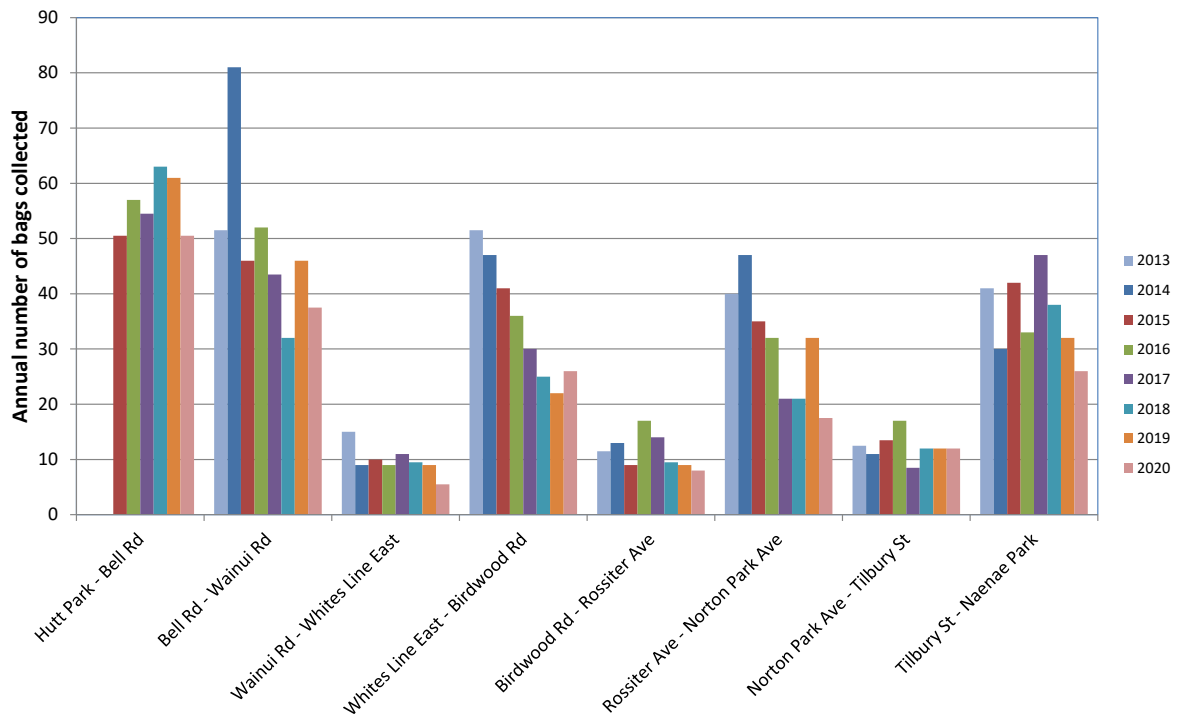

Waiwhetu Stream - Annual Rubbish Summary (no. bags collected)

Waiwhetu Stream - Annual Rubbish Summary (no. volunteer hours)